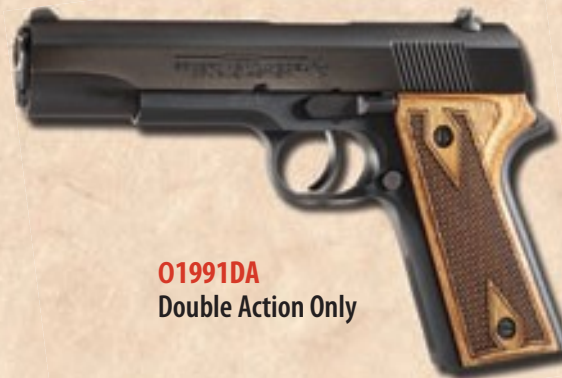

# COLT 1991® SERIES

## SERIES 80™ FIRING SYSTEM

The Colt 1991 Series is a direct descendent of the original Colt 1911. It still remains “the standard” that everyone else tries to imitate, but no one duplicates.

**01991**  
**04691**  
Single Action

#### 01991 Government Model®

- ◆ Blue Finish Carbon Steel Receiver & Slide
- ◆ 5" Barrel Length, 8 ½" Overall Length
- ◆ Double Diamond Rosewood Grips
- ◆ Spur Hammer
- ◆ .45 ACP, 7 + 1 Round Capacity